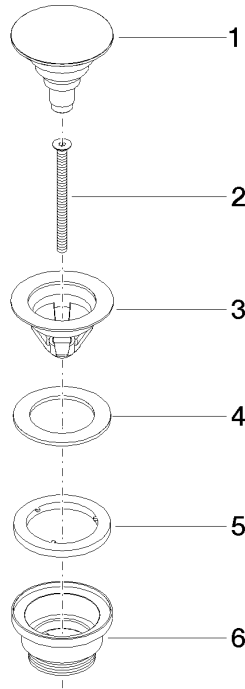

**Basin Waste with push fastening 1 1/4" - Brushed Light Gold**

IMO

10 125 970

Fits: IMO, LULU, MADISON, MEM, TARA,  
CL.1, LISSÉ, VAIA, META, CYO

	Brushed Light Gold	10 125 970-27
	Chrome	10 125 970-00
	Brushed Platinum	10 125 970-06
	Platinum	10 125 970-08
	Durabress (23kt Gold)	10 125 970-09
	Dark Chrome	10 125 970-19
	Light Gold	10 125 970-26
	Brushed Durabress (23kt Gold)	10 125 970-28
	Matte Black	10 125 970-33
	Platinum / Brushed Platinum	10 125 970-36
	Durabress / Brushed Durabress (23kt Gold)	10 125 970-38
	Brushed Bronze	10 125 970-42
	Brushed Champagne (22kt Gold)	10 125 970-46
	Champagne (22kt Gold)	10 125 970-47
	Brushed Chrome	10 125 970-93
	Brushed Dark Platinum	10 125 970-99

## Basin Waste with push fastening 1 1/4" - Brushed Light Gold

---

IMO

10 125 970

Only suitable for basins with an overflow.

10 125 970

mm [inches]

10 125 970

### Spare parts list

No.	Item Number	Name	Quantity used	Delivery time
1	04 31 20 096 00-27	plug	1	-
Spare part can no longer be ordered, please order the replacement item				
2	09 30 30 179 90	screw	1	2
3	09 11 01 038-27	cup	1	60
4	09 14 05 061 90	seal	1	2
5	09 14 03 153 90	seal	1	2
6	09 11 10 156-27	connection	1	60